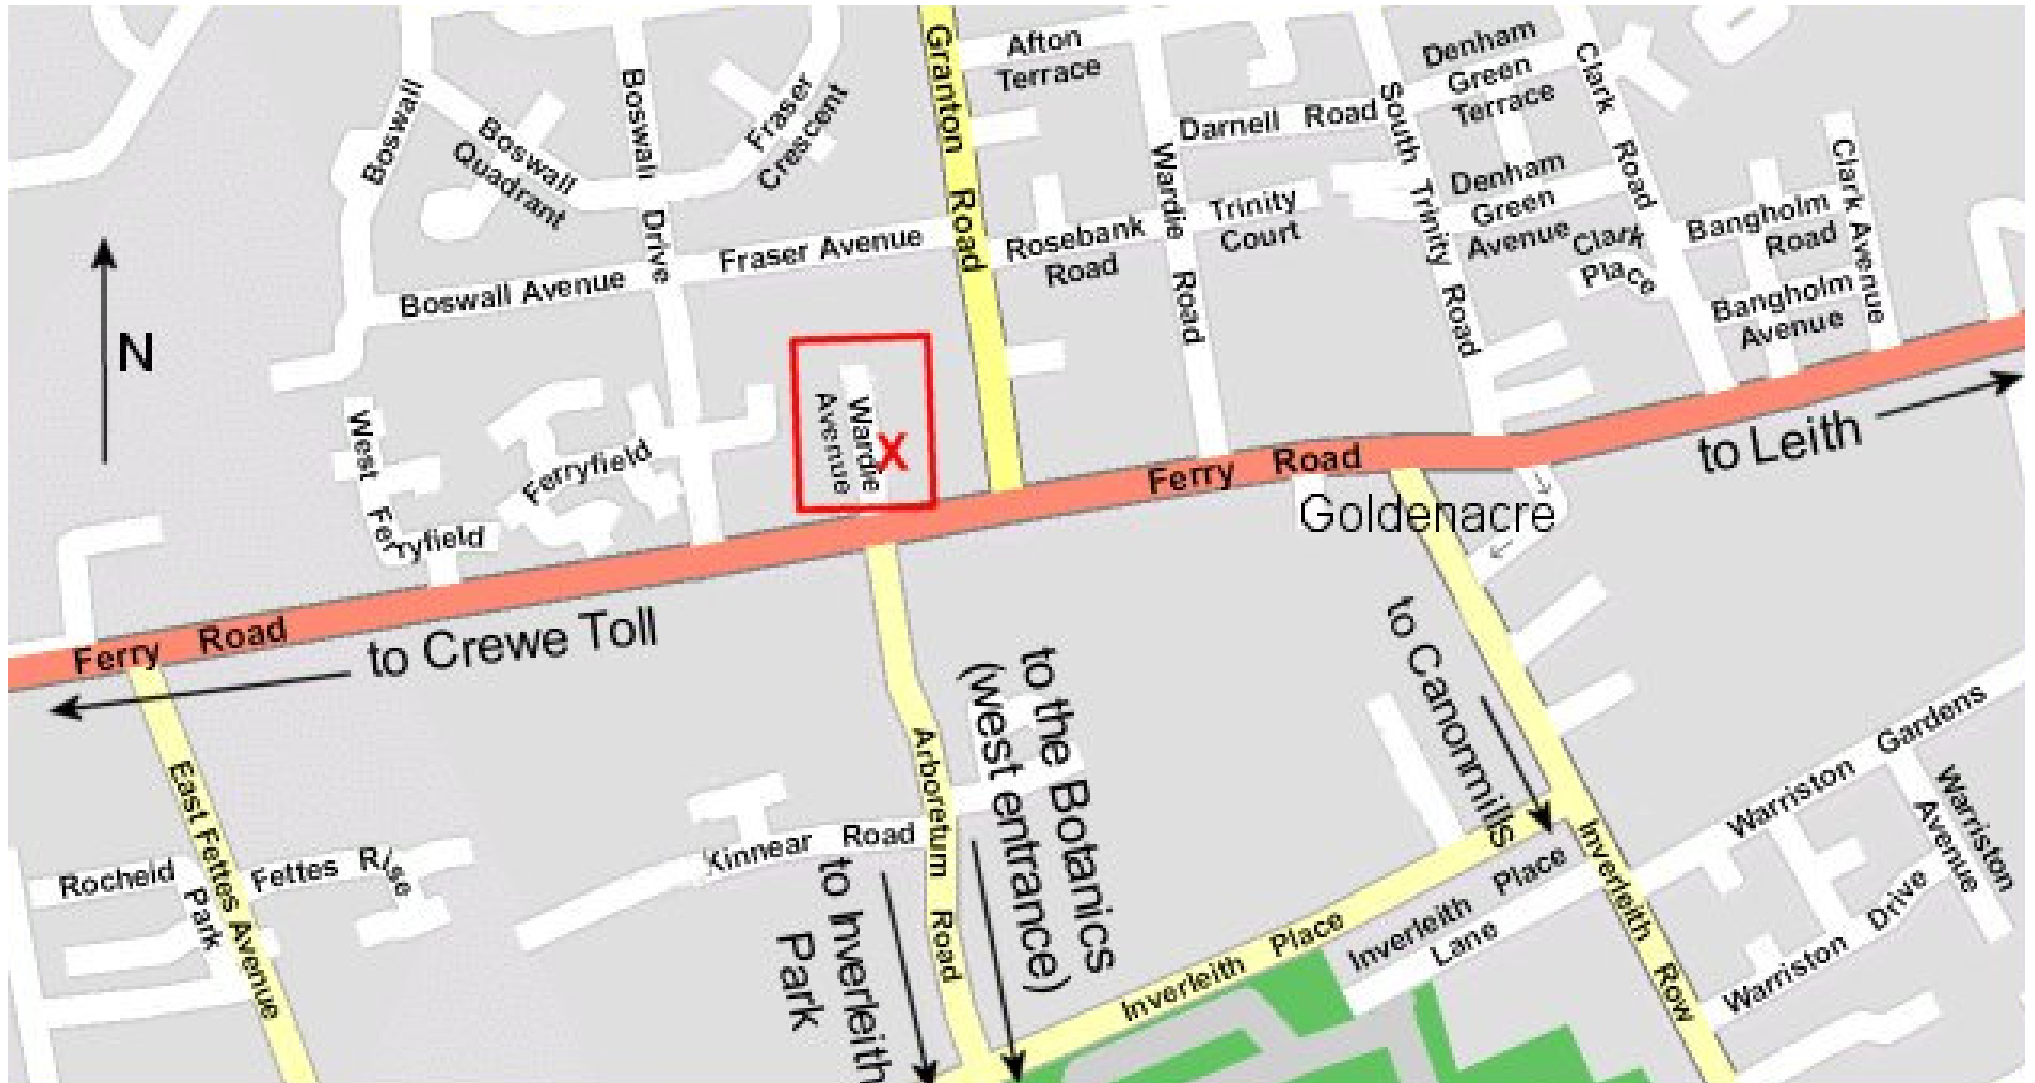

Pass IT On - 0131 476 1645
14 Wardie Avenue, Goldenacre, EH5 2AB
passiton@idnetfreemail.co.uk

2nd driveway on right. Walk to side of the conservatory. Doorbell on right of metal gates.

PTO for bus information and smaller scale map

Buses are: **8, 14, 17, 21, 27.**

The **21 & 14** go along Ferry Road:

- coming **from Crewe Toll**, you want to get off at the last stop before they cross the top of Granton Road and walk forwards, turn 2nd Left into Wardie Avenue. OR 1st stop after crossing the top of Granton Road, walk back and 2nd Right into Wardie Avenue.
- Coming from the Leith end, get off at the 1st stop after crossing the top of Granton Road, cross over Ferry Road, walk back and take 1st left.

Get off the **8, 14, 17** at the top of Granton Road. Then walk up to Ferry Road, turn right and right again into Wardie Avenue.

The **23** also comes within walking distance, but not quite so close – you would have to get off at Goldenacre and then walk along Ferry Road and take 3rd Right into Wardie Avenue.